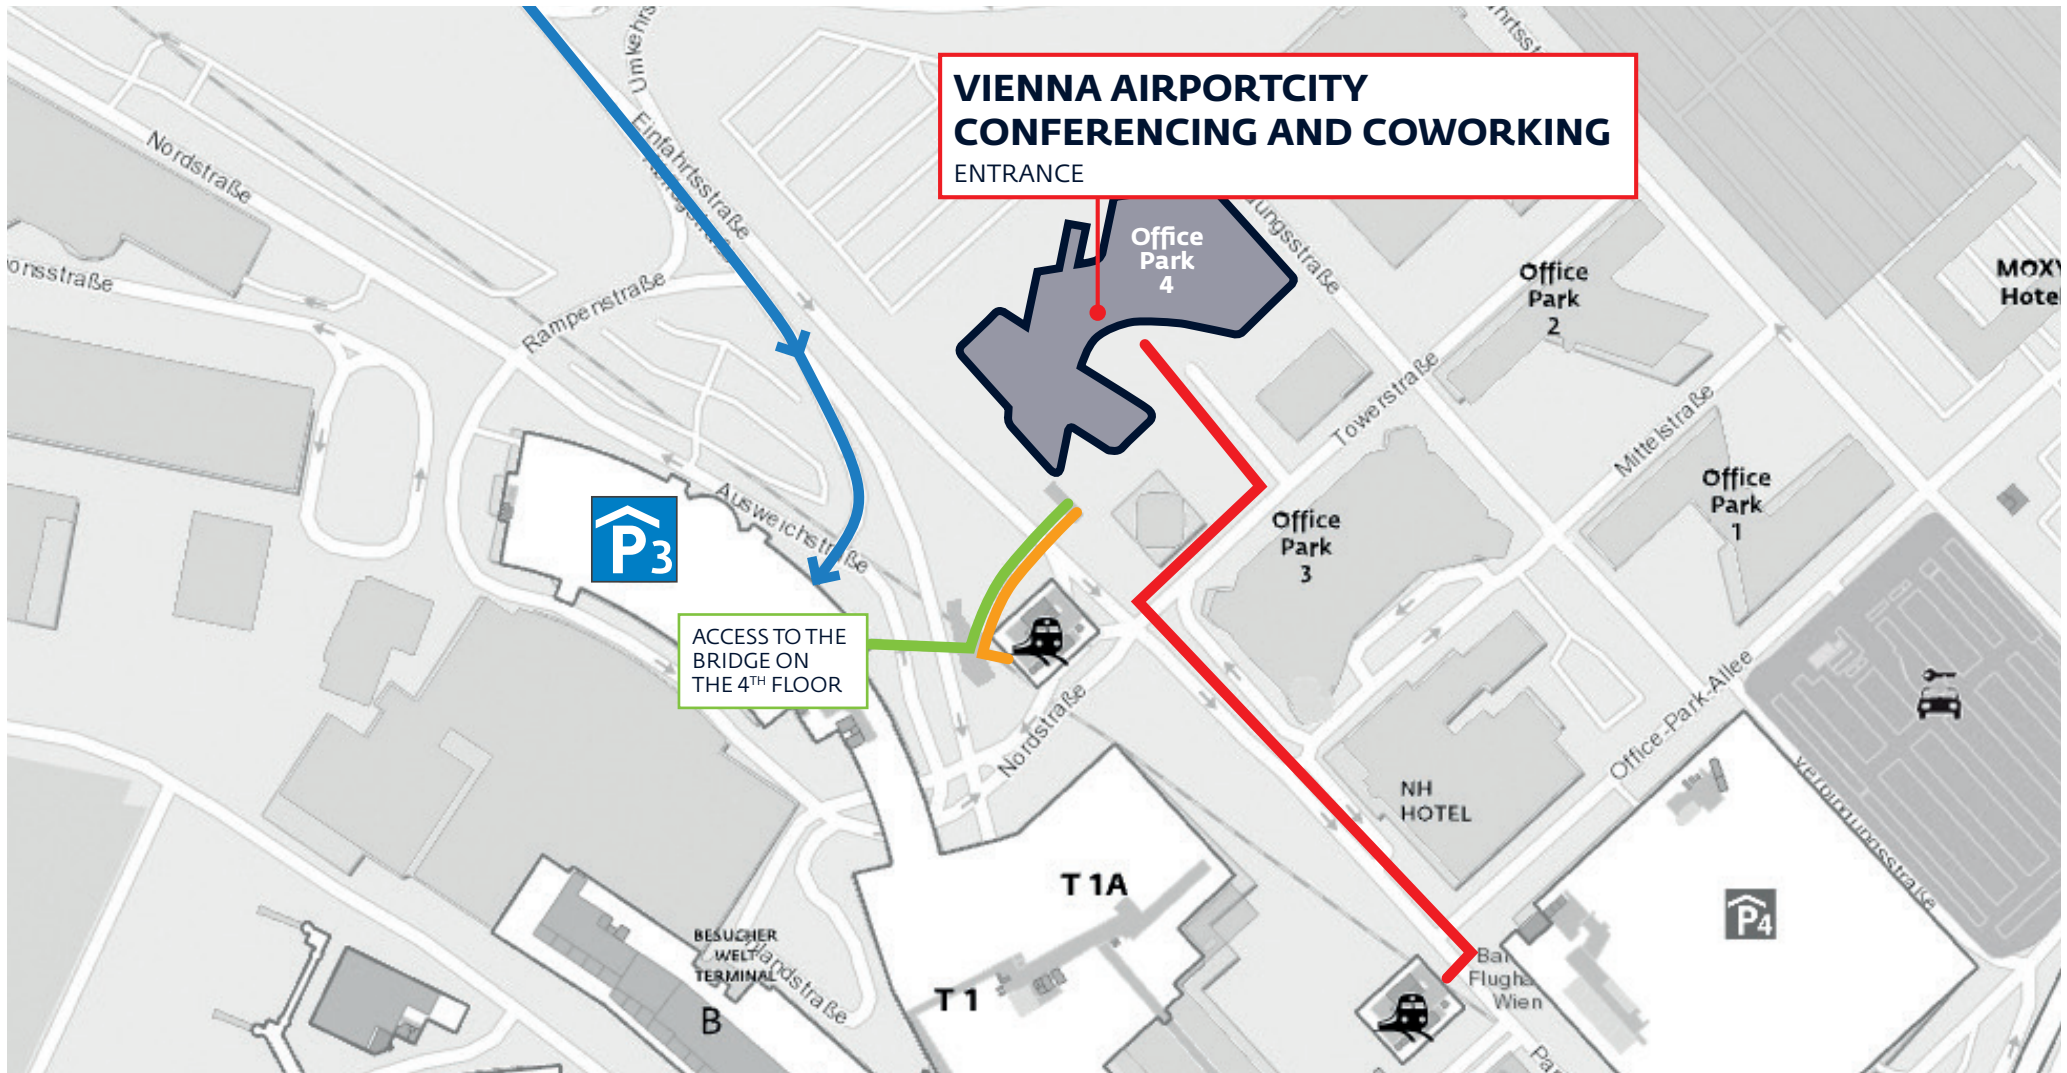

VIENNA AIRPORTCITY CONFERRING AND COWORKING ENTRANCE

ARRIVAL PLAN: VIENNA AIRPORTCITY CONFERRING AND COWORKING

-  ARRIVAL BY CAR VIA THE HIGHWAY A4
-  WALKWAY FROM THE CARPARK 3 OVER THE ROOFED BRIDGE (ACCESS ON THE 4TH FLOOR)
-  WALKWAY FROM THE TRAIN STATION (CAT AND LOCAL TRAINS) FROM THE WEST EXIT OVER THE ROOFED BRIDGE (ACCESS ON 4TH FLOOR)
-  WALKWAY FROM THE TRAIN STATION (CAT AND LOCAL TRAINS) FROM THE MIDDLE EXIT